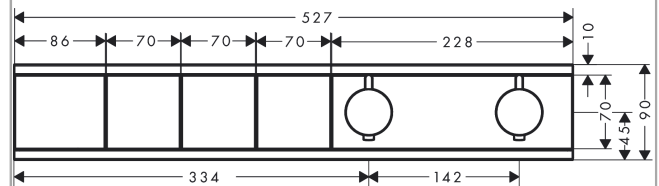

RainSelect
Thermostat for concealed installation for 3 functions
Surfaces: **Chrome** Article Number: **15381000**

Description

product features

- depending on volume flow and installation situation approx. 50% flow rate reduction and integrated shut off function
- 3 functions
- Select push-button on/off control for 3 outlets
- simultaneous use of several outlets
- maximum flow rate at 3 bar: 18,5 l/min
- thermostat cartridge, Start/stop valve to operate the functions
- safety lock at 40 °C
- temperature limitation adjustable
- non-return valve
- connection type: basic set
- min. operating pressure: 1 bar
- max. operating pressure: 10 bar
- Thermostat is delivered with buttons handshower, PowderRain, shoulder shower

Technology

Product image

Scale drawing