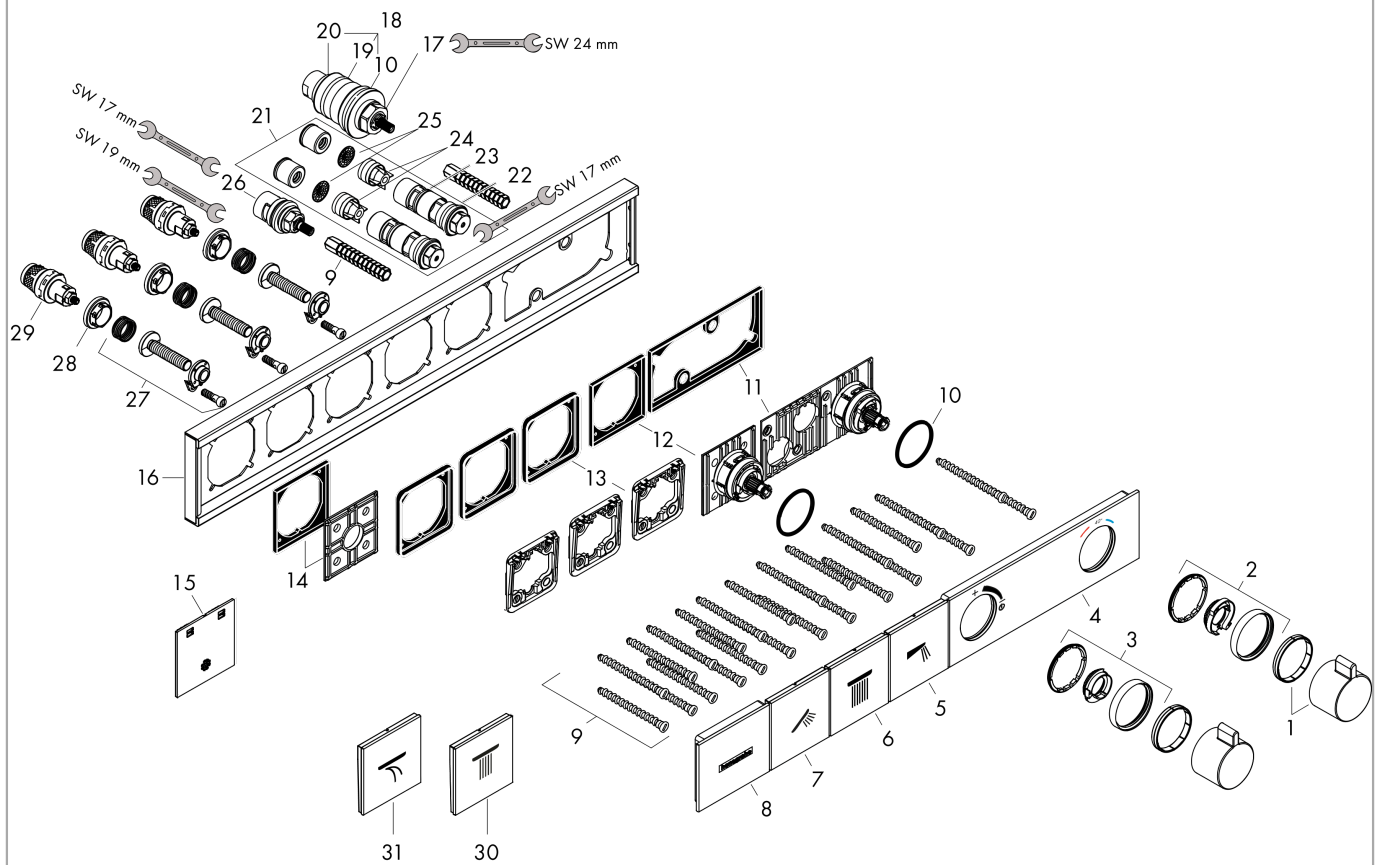

RainSelect
Thermostat for concealed installation for 3 functions
Surfaces: **Chrome**   Article Number: **15381000**

Exploded Drawing

Year of production: >07/19

RainSelect

Thermostat for concealed installation for 3 functions

Surfaces: **Chrome** Article Number: **15381000**

Spare part list

Year of production: >07/19

Pos.	Description	Article Number	Price	PU
1	handle for thermostat	92215000	-	1
2	safety set	93112000	-	1
3	safety set	93113000	-	1
4	cover	93105000	-	1
5	neck jet	93498000	-	1
6	symbol head shower Rain large	93107000	-	1
7	symbol handshower	93106000	-	1
8	cover	93501000	-	1
9	mounting kit	93102000	-	1
10	O-ring 38x2,5	98198000	-	1
11	adapter for handle	93109000	-	1
12	adapter for handle	93315000	-	1
13	support element	93111000	-	1
14	support element	93314000	-	1
15	fit-up aid	93417000	-	1
16	escutcheon	93316000	-	1
17	thermostat cartridge	96633000	-	1
18	sealing set	96636000	-	1
19	O-ring 34x2	98383000	-	1
20	O-ring 26x2	98147000	-	1
21	service unit	93406000	-	1
22	filter	97367000	-	1
23	non return valve	96655000	-	1
24	O-ring 20x1,5	98197000	-	1
25	O-ring 20x2	98165000	-	1
26	shut off unit	98536000	-	1
27	Select-adapter	93103000	-	1
28	nut	98368000	-	1
29	shut off unit	95758000	-	1
30	symbol head shower	93499000	-	1
31	symbol Flood jet	93305000	-	1
a	concealed item	15311180	-	1
b	Grease	90920000	-	1
c	extension 25 mm	93433000	-	1